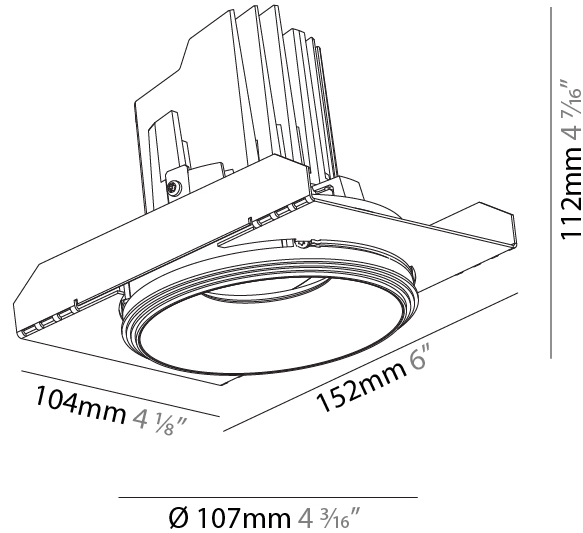

GENERAL

Series: Bioniq
 Subseries: Bioniq Round Semi Adjustable
 Brand: Prolicht
 Division: Architectural
 Mounting Type: Trimless
 Mounting Location: Ceiling
 Subcategory: Downlight

PHYSICAL

Shape: Round
 Diameter (mm): 107
 Diameter (in): 4 3/16
 Height (mm): 112
 Height (in): 4 7/16
 Ceiling Thickness (mm): 10 / 12.5 / 15 / 25
 Ceiling Thickness (in): 3/8 or 1/2 or 9/16 or 1
 Min. Recessing Depth (mm): 130
 Min. Recessing Depth (in): 5 1/8
 Light Distribution: Adjustable / Downlight
 Weight (kg): 0.609
 Weight (lbs): 1.34
 Fixture Finish: SSR / BKV / CWI / CRY / HAB / UFT / ITA / RUA / FTG / MYG / LOD / PUS / FRO / FUP / KIA / POP / BLS / SPG / MEY / GOH / GUM / CHC / COM / ABZ / JAG / OBR / MOS / ROR
 Fixture Material: Aluminum Die Cast
 Cut-out Measurements: \square 111mm / 4 3/8"
 Upon Request: Unique Ceiling Thickness

RATINGS AND CERTIFICATIONS

Certified By: Certified for North American Standards
 IP rating: IP20

PROJECT
TYPE
SPECIFIER
QUANTITY
DATE

111mm 4 3/16" 130mm 5 1/8" 10 | 12 1/2 | 15 | 25mm 3/8" 1/2" 9/16" 1" 10° 355°